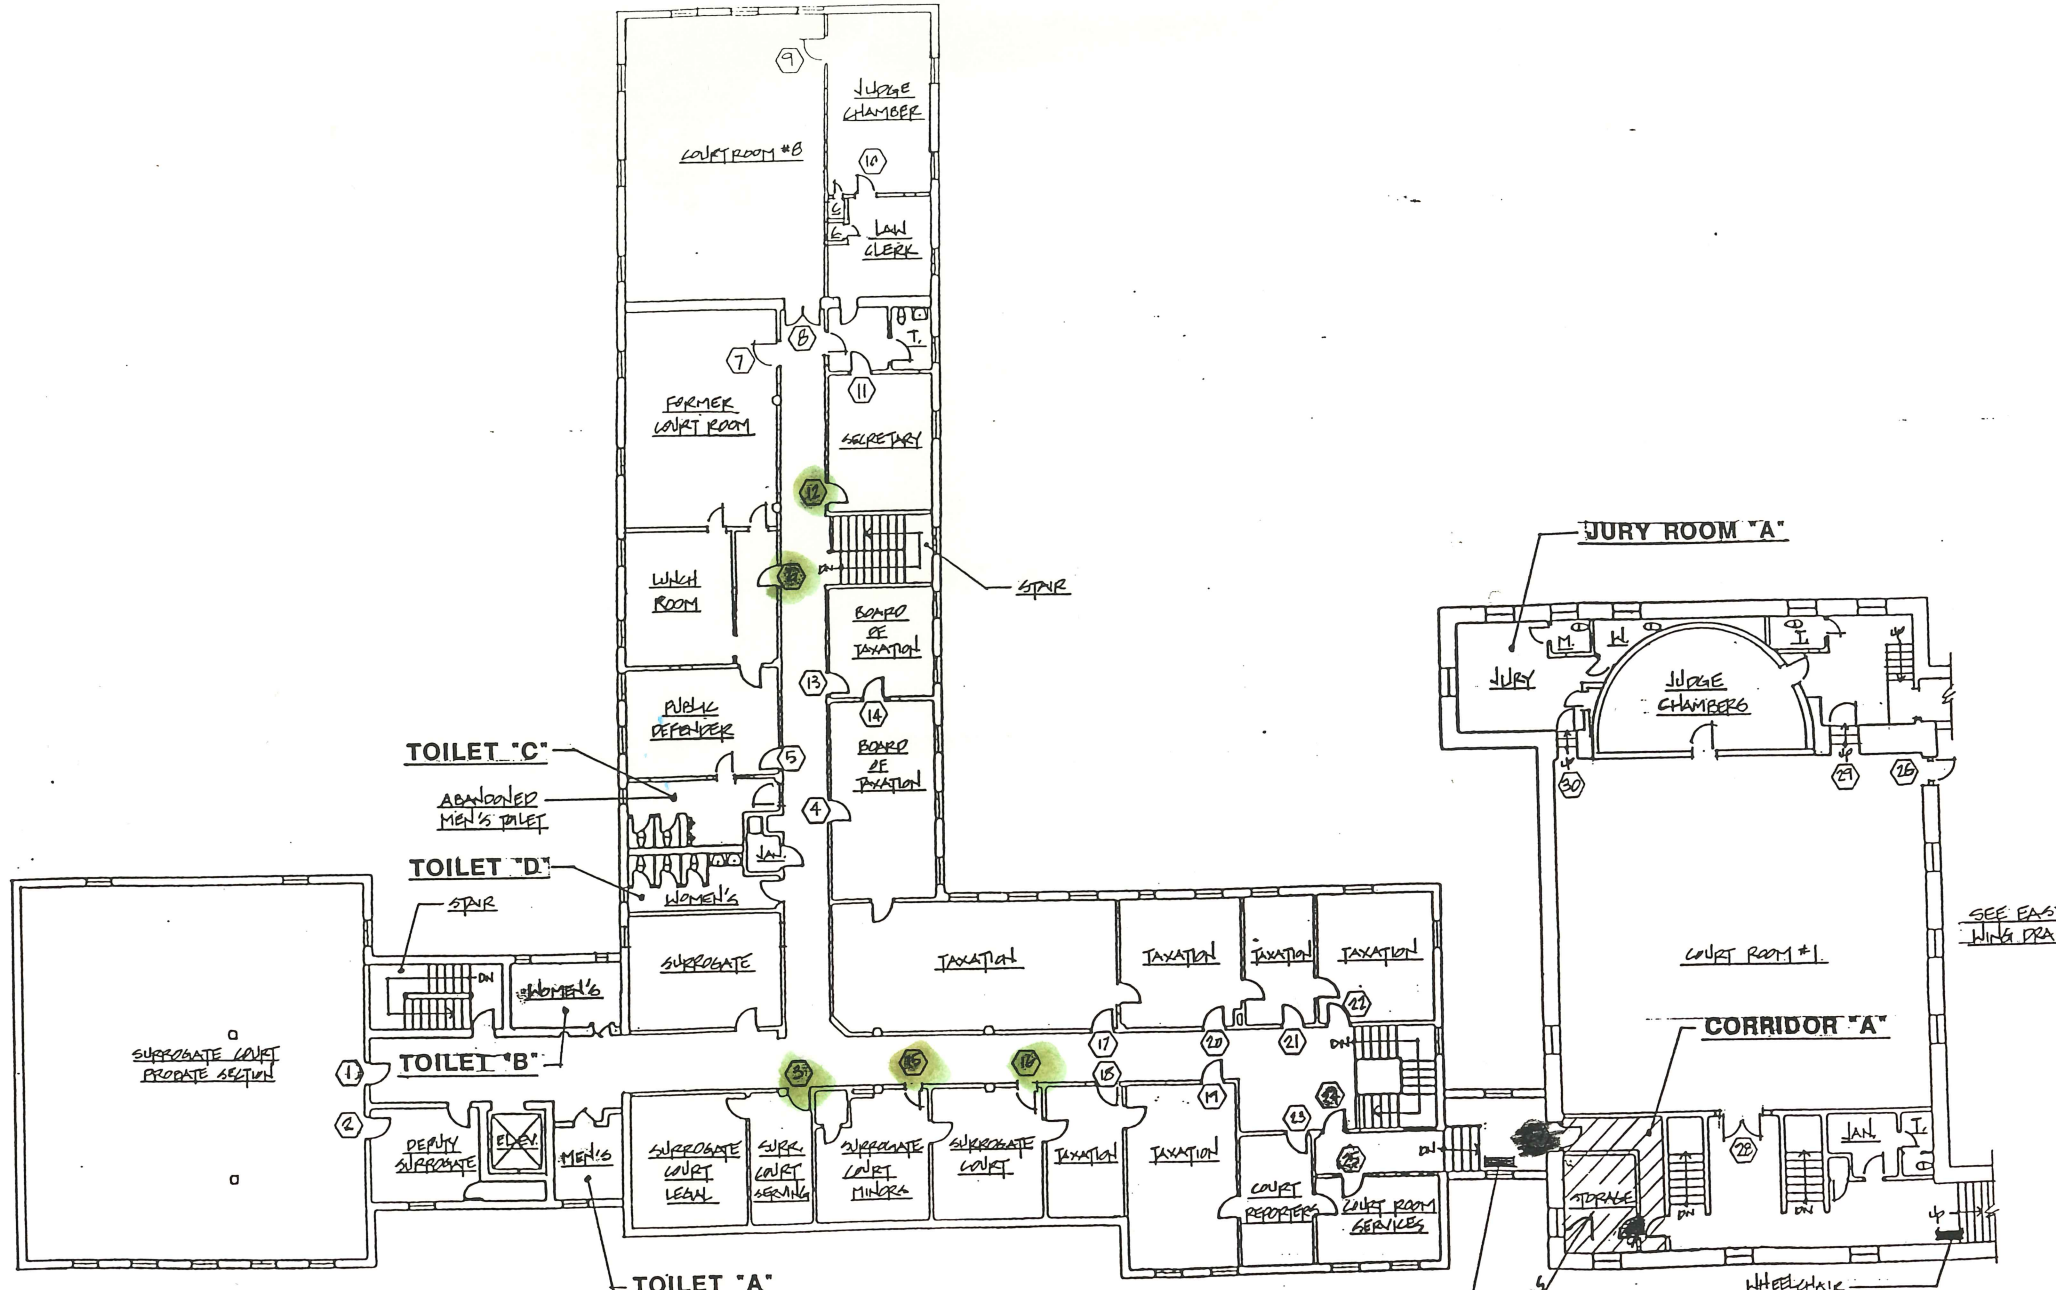

(1) INSTALL OFFSET Hinges

(2) INSTALL ADA Door Closures

ON ALL DOORS MARKED IN GREEN

Provide 32" Clear opening.

MUST HAVE The required 12" Clear push width OR The required 18" Clear pull width

Ct House WEST WING - SECOND FLOOR PLAN Not To Scale